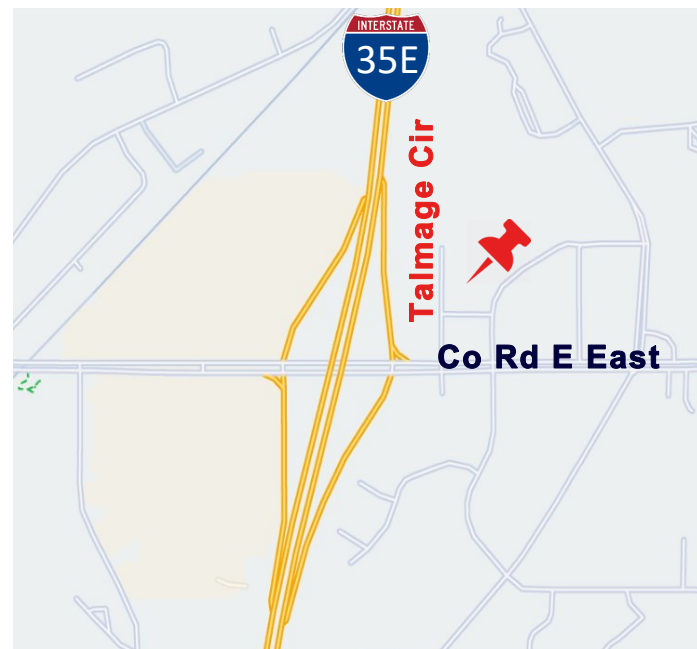

Vadnais Heights | MN 55110
3640 Talmage Circle

LEASED

PROPERTY HIGHLIGHTS

- Tenant representation
- Leased to Wilian Financial Group
- 4,000 SF

4771 Bald Eagle Avenue | #101
White Bear Lake | MN 55110
www.TITUScre.com